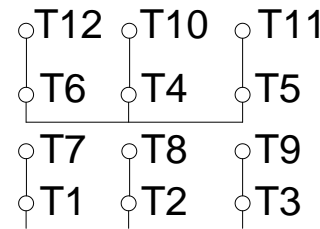

1 2 3 4 5 6 7 8

A

PART-WINDING

WYE-DELTA

START

RUN

START

RUN

B

C

L1 L2 L3

L1 L2 L3

L1 L2 L3

L1 L2 L3

D

E

F

Notes: Downloaded from <http://dealerselectric.com>
 Generated for Model #60036OP3G447/9TS

Performed by:

Checked:

Customer:

ODP – Open Induction Motors – High Efficiency

Three-phase induction motor
 Frame 447/9TS - IP23