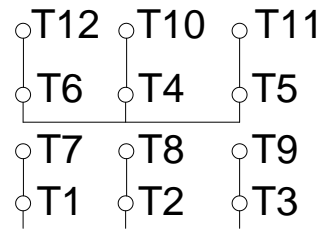

1 2 3 4 5 6 7 8

A

PART-WINDING

WYE-DELTA

START

RUN

START

RUN

B

C

L1 L2 L3

L1 L2 L3

L1 L2 L3

L1 L2 L3

D

E

F

Notes: Downloaded from http://dealerselectric.com Generated for Model #60018ET3G586/7-W22		
Performed by:		
Checked:		
Customer:		
W22 NEMA Premium - Ball Bearings		
Three-phase induction motor Frame 586/7T - IP55	29-SEP-2016	