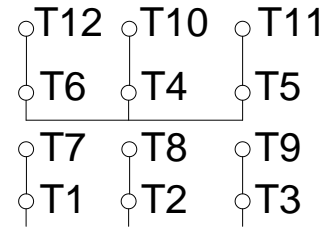

1 2 3 4 5 6 7 8

A

PART-WINDING

WYE-DELTA

START

RUN

START

RUN

B

C

L1 L2 L3

L1 L2 L3

L1 L2 L3

L1 L2 L3

D

E

F

Notes: Downloaded from <http://dealerselectric.com>
 Generated for Model #50036OT3G447/9TS

Performed by:

Checked:

Customer:

ODP – Open Induction Motors – NEMA Premium Efficiency

Three-phase induction motor
 Frame 447/9TS - IP23