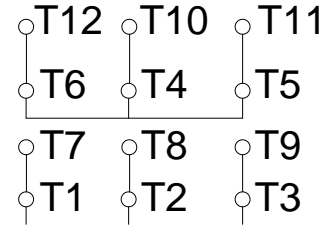

1 2 3 4 5 6 7 8

A

PART-WINDING

WYE-DELTA

START

RUN

START

RUN

B

C

L1 L2 L3

L1 L2 L3

L1 L2 L3

L1 L2 L3

D

E

F

Notes: Downloaded from <http://dealerselectric.com>
Generated for Model #50018XT3G586/7

Performed by:

Checked:

Customer:

Three-Phase : Explosion Proof - NEMA Premium

Three-phase induction motor
Frame 586/7T - IP55