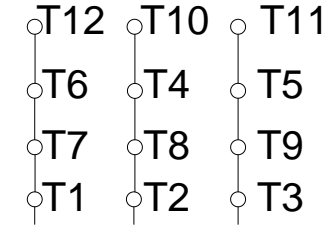

1 2 3 4 5 6 7 8

A

PART-WINDING

WYE-DELTA

START

RUN

START

RUN

B

C

L1 L2 L3

L1 L2 L3

L1 L2 L3

L1 L2 L3

D

E

F

Notes: Downloaded from <http://dealerselectric.com>
Generated for Model #50018XT3G586/7

Performed by:

Checked:

Customer:

Three-Phase : Explosion Proof - NEMA Premium

Three-phase induction motor
Frame 586/7T - IP55