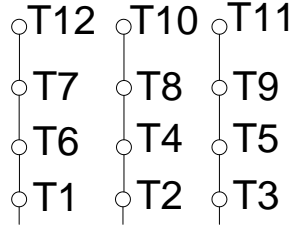

1 2 3 4 5 6 7 8

A

PART-WINDING

WYE-DELTA

START

RUN

START

RUN

B

C

L1 L2 L3

L1 L2 L3

L1 L2 L3

L1 L2 L3

D

E

F

Notes: Downloaded from <http://dealerselectric.com>
Generated for Model #50018XT3G586/7

Performed by:

Checked:

Customer:

Three-Phase : Explosion Proof - NEMA Premium

Three-phase induction motor
Frame 586/7T - IP55