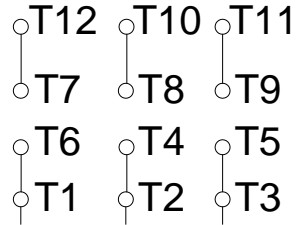

1 2 3 4 5 6 7 8

A

PART-WINDING

WYE-DELTA

START

RUN

START

RUN

B

C

L1 L2 L3

L1 L2 L3

L1 L2 L3

L1 L2 L3

D

E

F

Notes: Downloaded from <http://dealerselectric.com>
Generated for Model #50018XT3G586/7

Performed by:

Checked:

Customer:

Three-Phase : Explosion Proof - NEMA Premium

Three-phase induction motor
Frame 586/7T - IP55