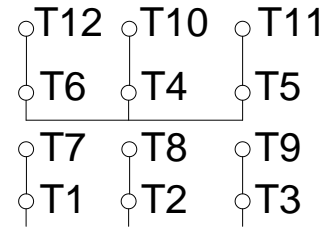

1 2 3 4 5 6 7 8

A

PART-WINDING

WYE-DELTA

START

RUN

START

RUN

B

C

L1 L2 L3

L1 L2 L3

L1 L2 L3

L1 L2 L3

D

E

F

Notes: Downloaded from <http://dealerselectric.com>
Generated for Model #45036OP3G447/9TS

Performed by:

Checked:

Customer:

ODP – Open Induction Motors – High Efficiency

Three-phase induction motor
Frame 447/9TS - IP23