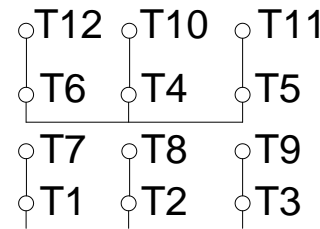

1 2 3 4 5 6 7 8

A

PART-WINDING

WYE-DELTA

START

RUN

START

RUN

B

C

L1 L2 L3

L1 L2 L3

L1 L2 L3

L1 L2 L3

D

E

F

Notes: Downloaded from http://dealerselectric.com Generated for Model #45012ET3GRB586/7-W22		
Performed by:		
Checked:		
Customer:		
W22 NEMA Premium - Roller Bearings		
Three-phase induction motor Frame 586/7T - IP55	29-SEP-2016	