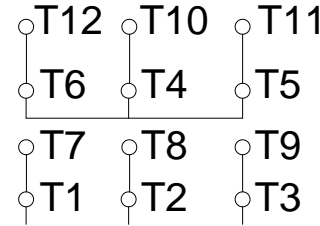

1 2 3 4 5 6 7 8

A

PART-WINDING

WYE-DELTA

START

RUN

START

RUN

B

C

L1 L2 L3

L1 L2 L3

L1 L2 L3

L1 L2 L3

D

E

F

Notes: Downloaded from <http://dealerselectric.com>
Generated for Model #45012ET3G586/7-W22

Performed by:

Checked:

Customer:

W22 NEMA Premium - Ball Bearings

Three-phase induction motor
Frame 586/7T - IP55