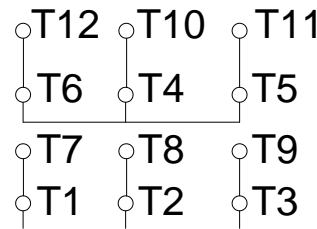

1 2 3 4 5 6 7 8

A

PART-WINDING

WYE-DELTA

START

RUN

START

RUN

B

C

L1 L2 L3

L1 L2 L3

L1 L2 L3

L1 L2 L3

D

E

F

Notes: Downloaded from <http://dealerselectric.com>
 Generated for Model #40018OT3G447/9T

Performed by:

Checked:

Customer:

ODP – Open Induction Motors – NEMA Premium Efficiency

Three-phase induction motor
 Frame 447/9T - IP23