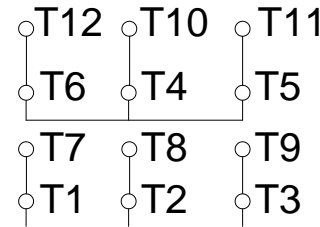

1 2 3 4 5 6 7 8

A

PART-WINDING

WYE-DELTA

START

RUN

START

RUN

B

C

L1 L2 L3

L1 L2 L3

L1 L2 L3

L1 L2 L3

D

E

F

Notes: Downloaded from <http://dealerselectric.com>
Generated for Model #40018OP3G447/9T

Performed by:

Checked:

Customer:

ODP – Open Induction Motors – High Efficiency

Three-phase induction motor
Frame 447/9T - IP23