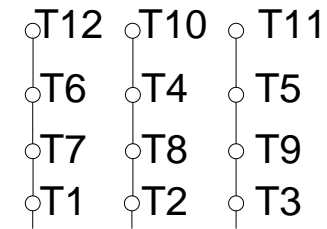

1 2 3 4 5 6 7 8

A

PART-WINDING

WYE-DELTA

START

RUN

START

RUN

B

C

L1 L2 L3

L1 L2 L3

L1 L2 L3

L1 L2 L3

D

E

F

Notes: Downloaded from <http://dealerselectric.com>
 Generated for Model #40018EP3GKD580Z-W22

Performed by:

Checked:

Customer:

Three-Phase: W22 Crusher Duty TEFC (IP55)

Three-phase induction motor
 Frame 586/7Z - IP55