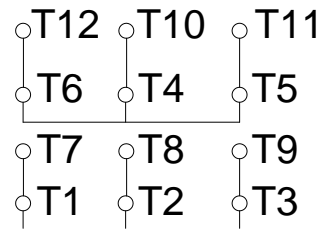

1 2 3 4 5 6 7 8

A

PART-WINDING

WYE-DELTA

START

RUN

START

RUN

B

C

L1 L2 L3

L1 L2 L3

L1 L2 L3

L1 L2 L3

D

E

F

Notes: Downloaded from <http://dealerselectric.com>
 Generated for Model #40018EP3GKD580Z-W22

Performed by:

Checked:

Customer:

Three-Phase: W22 Crusher Duty TEFC (IP55)

Three-phase induction motor
 Frame 586/7Z - IP55