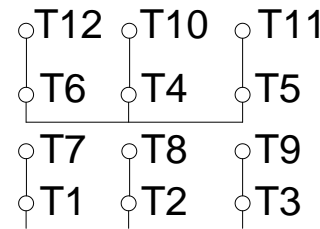

1 2 3 4 5 6 7 8

A

PART-WINDING

WYE-DELTA

START

RUN

START

RUN

B

C

L1 L2 L3

L1 L2 L3

L1 L2 L3

L1 L2 L3

D

E

F

Notes: Downloaded from <http://dealerselectric.com>
Generated for Model #40012ET3G586/7-W22

Performed by:

Checked:

Customer:

W22 NEMA Premium - Ball Bearings

Three-phase induction motor
Frame 586/7T - IP55