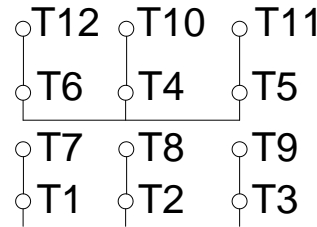

1 2 3 4 5 6 7 8

A

PART-WINDING

WYE-DELTA

START

RUN

START

RUN

B

C

L1 L2 L3

L1 L2 L3

L1 L2 L3

L1 L2 L3

D

E

F

Notes: Downloaded from <a href="http://dealerselectric.com">http://dealerselectric.com</a> Generated for Model #40012EP3GKD586/7-W22		
Performed by:		
Checked:		
Customer:		
Three-Phase: W22 Crusher Duty TEFC (IP55)		
Three-phase induction motor Frame 586/7 - IP55	29-SEP-2016	