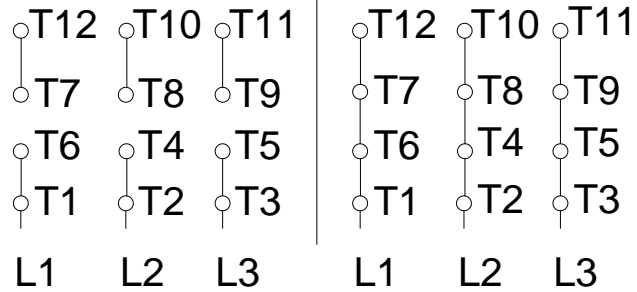

1 2 3 4 5 6 7 8

A

PART-WINDING

WYE-DELTA

START

RUN

START

RUN

B

C

D

E

F

Notes: Downloaded from http://dealerselectric.com Generated for Model #35018XT3G449T		
Performed by:		
Checked:		
Customer:		
Three-Phase : Explosion Proof - NEMA Premium		
Three-phase induction motor Frame 449T - IP55	29-SEP-2016	