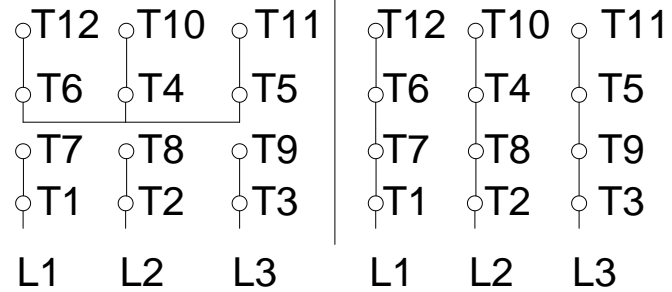

1 2 3 4 5 6 7 8

A

PART-WINDING

WYE-DELTA

START

RUN

START

RUN

B

C

D

E

F

Notes: Downloaded from http://dealerselectric.com Generated for Model #35018XT3G449T		
Performed by:		
Checked:		
Customer:		
Three-Phase : Explosion Proof - NEMA Premium		
Three-phase induction motor Frame 449T - IP55	29-SEP-2016	