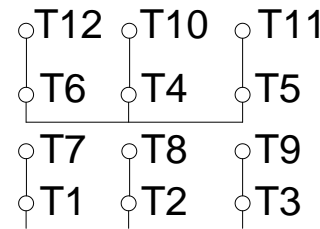

1 2 3 4 5 6 7 8

A

PART-WINDING

WYE-DELTA

START

RUN

START

RUN

B

C

L1 L2 L3

L1 L2 L3

L1 L2 L3

L1 L2 L3

D

E

F

Notes: Downloaded from <http://dealerselectric.com>
 Generated for Model #35018OP3G447/9T

Performed by:

Checked:

Customer:

ODP – Open Induction Motors – High Efficiency

Three-phase induction motor
 Frame 447/9T - IP23