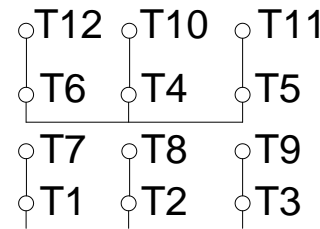

1 2 3 4 5 6 7 8

A

PART-WINDING

WYE-DELTA

START

RUN

START

RUN

B

C

L1 L2 L3

L1 L2 L3

L1 L2 L3

L1 L2 L3

D

E

F

Notes: Downloaded from <http://dealerselectric.com>
 Generated for Model #35009ET3G586/7-W22

Performed by:

Checked:

Customer:

W22 NEMA Premium - Ball Bearings

Three-phase induction motor
 Frame 586/7T - IP55