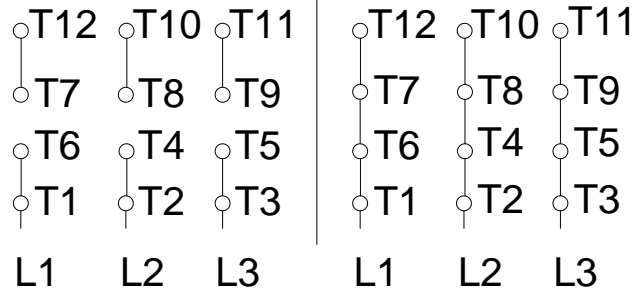

1 2 3 4 5 6 7 8

A

PART-WINDING

WYE-DELTA

START

RUN

START

RUN

B

C

D

E

F

Notes: Downloaded from <a href="http://dealerselectric.com">http://dealerselectric.com</a> Generated for Model #30036OP3G445TS		
Performed by:		
Checked:		
Customer:		
ODP – Open Induction Motors – High Efficiency		
Three-phase induction motor Frame 445TS - IP23	29-SEP-2016	