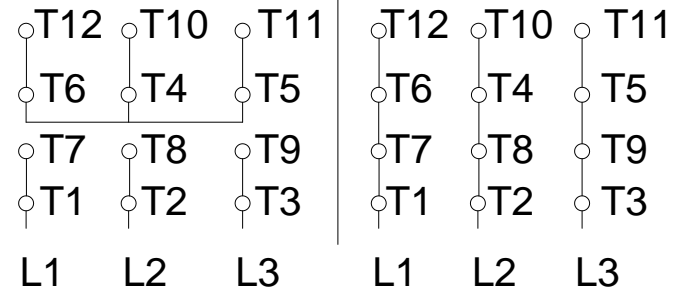

1 2 3 4 5 6 7 8

A

PART-WINDING

WYE-DELTA

START

RUN

START

RUN

B

C

D

E

F

Notes: Downloaded from <a href="http://dealerselectric.com">http://dealerselectric.com</a> Generated for Model #30036OP3G445TS		
Performed by:		
Checked:		
Customer:		
ODP – Open Induction Motors – High Efficiency		
Three-phase induction motor Frame 445TS - IP23	29-SEP-2016	