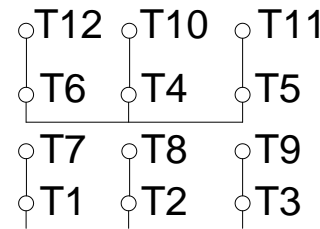

1 2 3 4 5 6 7 8

A

PART-WINDING

WYE-DELTA

START

RUN

START

RUN

B

C

L1 L2 L3

L1 L2 L3

L1 L2 L3

L1 L2 L3

D

E

F

Notes: Downloaded from <http://dealerselectric.com>
 Generated for Model #30018EP3GKD449-W22

Performed by:

Checked:

Customer:

Three-Phase: W22 Crusher Duty TEFC (IP55)

Three-phase induction motor
 Frame 447/9T - IP55