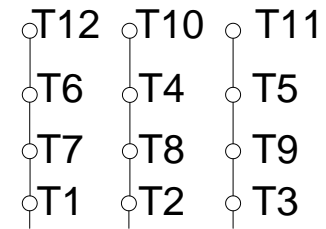

1 2 3 4 5 6 7 8

A

PART-WINDING

WYE-DELTA

START

RUN

START

RUN

B

C

L1 L2 L3

L1 L2 L3

L1 L2 L3

L1 L2 L3

D

E

F

Notes: Downloaded from <http://dealerselectric.com>
Generated for Model #30012XT3G449T

Performed by:

Checked:

Customer:

Three-Phase : Explosion Proof - NEMA Premium

Three-phase induction motor
Frame 449T - IP55