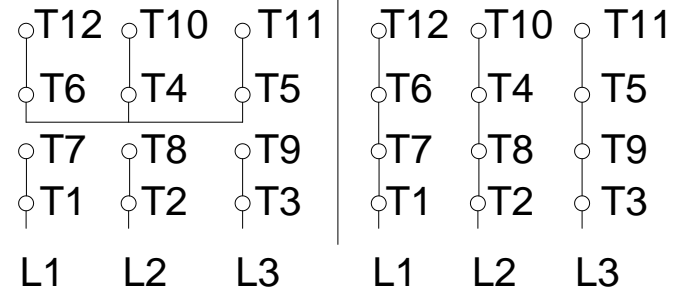

1 2 3 4 5 6 7 8

A

PART-WINDING

WYE-DELTA

START

RUN

START

RUN

B

C

D

E

F

Notes: Downloaded from http://dealerselectric.com Generated for Model #30012OP3G447/9T		
Performed by:		
Checked:		
Customer:		
ODP – Open Induction Motors – High Efficiency		
Three-phase induction motor Frame 447/9T - IP23	29-SEP-2016	