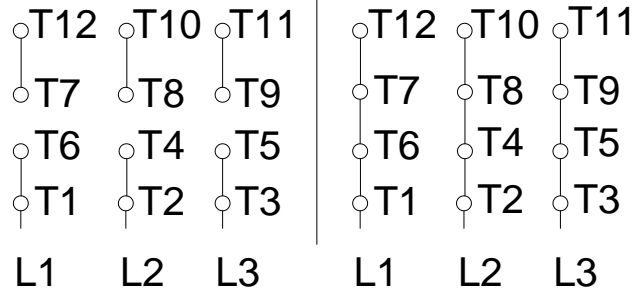

1 2 3 4 5 6 7 8

A

PART-WINDING

WYE-DELTA

START

RUN

START

RUN

B

C

D

E

F

Notes: Downloaded from http://dealerselectric.com Generated for Model #30012OP3G447/9T		
Performed by:		
Checked:		
Customer:		
ODP – Open Induction Motors – High Efficiency		
Three-phase induction motor Frame 447/9T - IP23	29-SEP-2016	