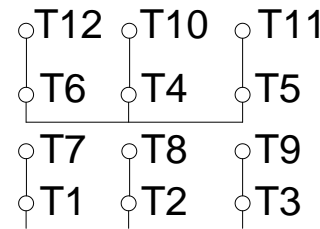

1 2 3 4 5 6 7 8

A

PART-WINDING

WYE-DELTA

START

RUN

START

RUN

B

C

L1 L2 L3

L1 L2 L3

L1 L2 L3

L1 L2 L3

D

E

F

Notes: Downloaded from <http://dealerselectric.com>
 Generated for Model #30012ET3G586/7-W22

Performed by:

Checked:

Customer:

W22 NEMA Premium - Ball Bearings

Three-phase induction motor
 Frame 586/7T - IP55