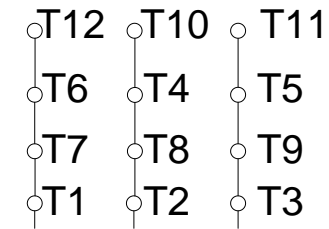

1 2 3 4 5 6 7 8

A

PART-WINDING

WYE-DELTA

START

RUN

START

RUN

B

C

L1 L2 L3

L1 L2 L3

L1 L2 L3

L1 L2 L3

D

E

F

Notes: Downloaded from <http://dealerselectric.com>
 Generated for Model #25036XP3G505S

Performed by:

Checked:

Customer:

Three-Phase : Explosion Proof - High Efficiency

Three-phase induction motor
 Frame 505TS - IP54