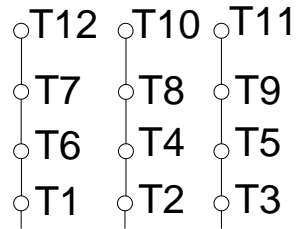

1 2 3 4 5 6 7 8

A

PART-WINDING

WYE-DELTA

START

RUN

START

RUN

B

C

L1 L2 L3

L1 L2 L3

L1 L2 L3

L1 L2 L3

D

E

F

Notes: Downloaded from <http://dealerselectric.com>
 Generated for Model #25036XP3G505S

Performed by:

Checked:

Customer:

Three-Phase : Explosion Proof - High Efficiency

Three-phase induction motor
 Frame 505TS - IP54