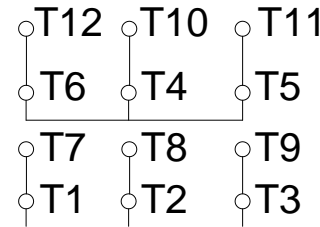

1 2 3 4 5 6 7 8

A

PART-WINDING

WYE-DELTA

START

RUN

START

RUN

B

C

L1 L2 L3

L1 L2 L3

L1 L2 L3

L1 L2 L3

D

E

F

Notes: Downloaded from http://dealerselectric.com Generated for Model #25018OP3G445T		
Performed by:		
Checked:		
Customer:		
ODP – Open Induction Motors – High Efficiency		
Three-phase induction motor Frame 445T - IP23	28-SEP-2016	