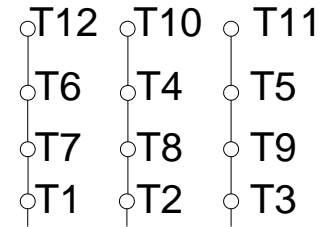

1 2 3 4 5 6 7 8

A

PART-WINDING

WYE-DELTA

START

RUN

START

RUN

B

C

L1 L2 L3

L1 L2 L3

L1 L2 L3

L1 L2 L3

D

E

F

Notes: Downloaded from http://dealerselectric.com Generated for Model #25018OP3G445T		
Performed by:		
Checked:		
Customer:		
ODP – Open Induction Motors – High Efficiency		
Three-phase induction motor Frame 445T - IP23	28-SEP-2016	