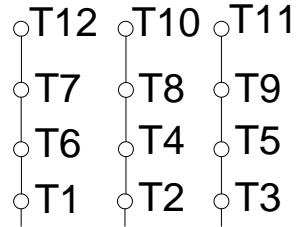

1 2 3 4 5 6 7 8

A

PART-WINDING

WYE-DELTA

START

RUN

START

RUN

B

C

L1 L2 L3

L1 L2 L3

L1 L2 L3

L1 L2 L3

D

E

F

Notes: Downloaded from http://dealerselectric.com Generated for Model #25018OP3G445T		
Performed by:		
Checked:		
Customer:		
ODP – Open Induction Motors – High Efficiency		
Three-phase induction motor Frame 445T - IP23	28-SEP-2016	