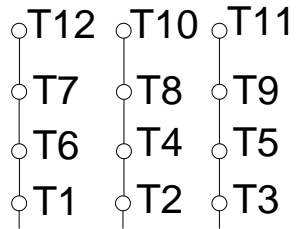

1 2 3 4 5 6 7 8

A

PART-WINDING

WYE-DELTA

START

RUN

START

RUN

B

C

L1 L2 L3

L1 L2 L3

L1 L2 L3

L1 L2 L3

D

E

F

Notes: Downloaded from http://dealerselectric.com Generated for Model #25012XT3G449T		
Performed by:		
Checked:		
Customer:		
Three-Phase : Explosion Proof - NEMA Premium		
Three-phase induction motor Frame 449T - IP55	28-SEP-2016	