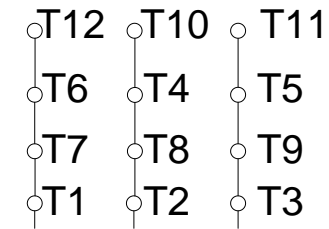

1 2 3 4 5 6 7 8

A

PART-WINDING

WYE-DELTA

START

RUN

START

RUN

B

C

L1 L2 L3

L1 L2 L3

L1 L2 L3

L1 L2 L3

D

E

F

Notes: Downloaded from http://dealerselectric.com Generated for Model #25012XT3G449T		
Performed by:		
Checked:		
Customer:		
Three-Phase : Explosion Proof - NEMA Premium		
Three-phase induction motor Frame 449T - IP55	28-SEP-2016	