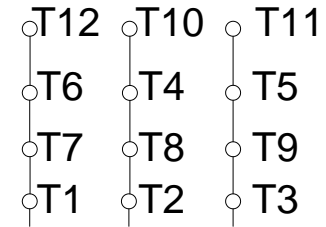

1 2 3 4 5 6 7 8

A

PART-WINDING

WYE-DELTA

START

RUN

START

RUN

B

C

L1 L2 L3

L1 L2 L3

L1 L2 L3

L1 L2 L3

D

E

F

Notes: Downloaded from <http://dealerselectric.com>
 Generated for Model #25012EP3GKD580Z-W22

Performed by:

Checked:

Customer:

Three-Phase: W22 Crusher Duty TEFC (IP55)

Three-phase induction motor
 Frame 586/7Z - IP55