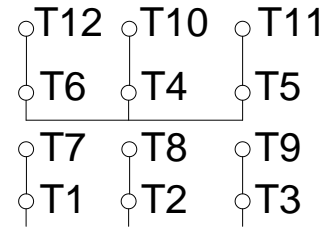

1 2 3 4 5 6 7 8

A

PART-WINDING

WYE-DELTA

START

RUN

START

RUN

B

C

L1 L2 L3

L1 L2 L3

L1 L2 L3

L1 L2 L3

D

E

F

Notes: Downloaded from <http://dealerselectric.com>
 Generated for Model #25012EP3GKD580Z-W22

Performed by:

Checked:

Customer:

Three-Phase: W22 Crusher Duty TEFC (IP55)

Three-phase induction motor
 Frame 586/7Z - IP55