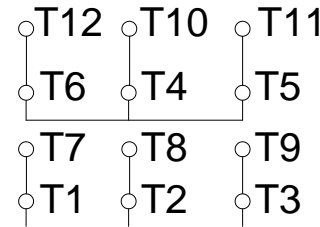

1 2 3 4 5 6 7 8

A

PART-WINDING

WYE-DELTA

START

RUN

START

RUN

B

C

L1 L2 L3

L1 L2 L3

L1 L2 L3

L1 L2 L3

D

E

F

Notes: Downloaded from <http://dealerselectric.com>
 Generated for Model #25012EP3GKD449-W22

Performed by:

Checked:

Customer:

Three-Phase: W22 Crusher Duty TEFC (IP55)

Three-phase induction motor
 Frame 447/9T - IP55