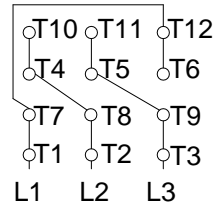

1 2 3 4 5 6 7 8

A
B
C
D
E
F

LOW VOLTAGE

HIGH VOLTAGE

CONNECTIONS FOR STARTING ONLY:

LOW VOLTAGE

HIGH VOLTAGE

Notes: Downloaded from <http://dealerselectric.com>
Generated for Model #20036ET3E447TS-W22

Performed by:

Checked:

Customer:

W22 NEMA Premium - Ball Bearings

Three-phase induction motor
Frame 445/7TS - IP55

28-SEP-2016