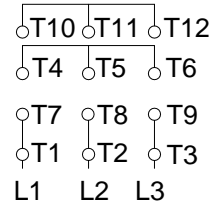

1 2 3 4 5 6 7 8

A
B
C
D
E
F

LOW VOLTAGE

HIGH VOLTAGE

CONNECTIONS FOR STARTING ONLY:

LOW VOLTAGE

HIGH VOLTAGE

Notes: Downloaded from <http://dealerselectric.com>
Generated for Model #20036ET3E447TS-W22

Performed by:

Checked:

Customer:

W22 NEMA Premium - Ball Bearings

Three-phase induction motor
Frame 445/7TS - IP55

28-SEP-2016