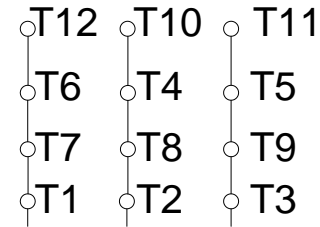

1 2 3 4 5 6 7 8

A

PART-WINDING

WYE-DELTA

START

RUN

START

RUN

B

C

L1 L2 L3

L1 L2 L3

L1 L2 L3

L1 L2 L3

D

E

F

Notes: Downloaded from http://dealerselectric.com Generated for Model #20018OT3G445T		
Performed by:		
Checked:		
Customer:		
ODP – Open Induction Motors – NEMA Premium Efficiency		
Three-phase induction motor Frame 445T - IP23	28-SEP-2016	