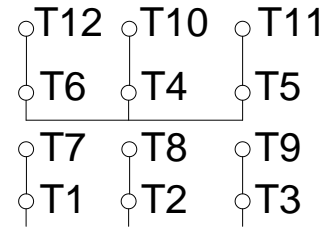

1 2 3 4 5 6 7 8

A

PART-WINDING

WYE-DELTA

START

RUN

START

RUN

B

C

L1 L2 L3

L1 L2 L3

L1 L2 L3

L1 L2 L3

D

E

F

Notes: Downloaded from http://dealerselectric.com Generated for Model #20018OT3G445T		
Performed by:		
Checked:		
Customer:		
ODP – Open Induction Motors – NEMA Premium Efficiency		
Three-phase induction motor Frame 445T - IP23	28-SEP-2016	