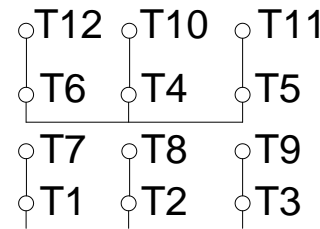

1 2 3 4 5 6 7 8

A

PART-WINDING

WYE-DELTA

START

RUN

START

RUN

B

C

L1 L2 L3

L1 L2 L3

L1 L2 L3

L1 L2 L3

D

E

F

Notes: Downloaded from <http://dealerselectric.com>
Generated for Model #20018ET3G504-W22

Performed by:

Checked:

Customer:

W22 NEMA Premium - Ball Bearings

Three-phase induction motor
Frame 504/5T - IP55

28-SEP-2016