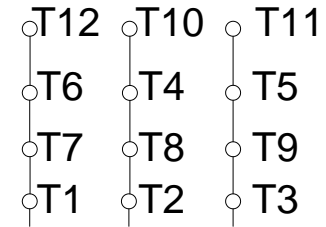

1 2 3 4 5 6 7 8

A

PART-WINDING

WYE-DELTA

START

RUN

START

RUN

B

C

L1 L2 L3

L1 L2 L3

L1 L2 L3

L1 L2 L3

D

E

F

Notes: Downloaded from http://dealerselectric.com Generated for Model #20012XT3G447T		
Performed by:		
Checked:		
Customer:		
Three-Phase : Explosion Proof - NEMA Premium		
Three-phase induction motor Frame 447T - IP55	28-SEP-2016	