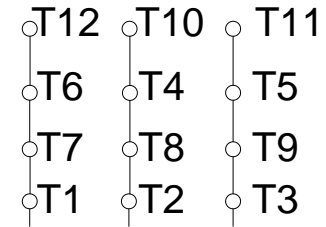

1 2 3 4 5 6 7 8

A

PART-WINDING

WYE-DELTA

START

RUN

START

RUN

B

C

L1 L2 L3

L1 L2 L3

L1 L2 L3

L1 L2 L3

D

E

F

Notes: Downloaded from <http://dealerselectric.com>
 Generated for Model #20012EP3GKD505Z-W22

Performed by:

Checked:

Customer:

Three-Phase: W22 Crusher Duty TEFC (IP55)

Three-phase induction motor
 Frame 504/5Z - IP55