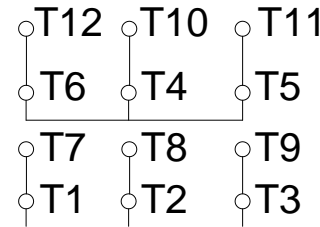

1 2 3 4 5 6 7 8

A

PART-WINDING

WYE-DELTA

START

RUN

START

RUN

B

C

L1 L2 L3

L1 L2 L3

L1 L2 L3

L1 L2 L3

D

E

F

Notes: Downloaded from <http://dealerselectric.com>
 Generated for Model #20012EP3GKD505Z-W22

Performed by:

Checked:

Customer:

Three-Phase: W22 Crusher Duty TEFC (IP55)

Three-phase induction motor
 Frame 504/5Z - IP55