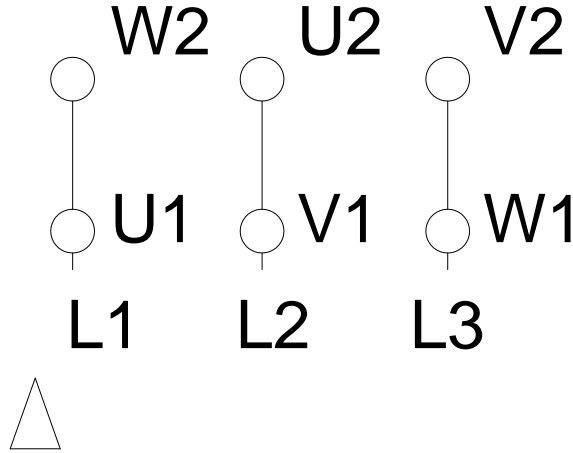

1 2 3 4 5 6 7 8

LOW VOLTAGE

HIGH VOLTAGE

A
B
C
D
E
F

Notes: Downloaded from http://dealerselectric.com Generated for Model #18536EP3Y315S/M-W22		
Performed by:		
Checked:		
Customer:		
Three-Phase: W22 IE2 IEC Tru-Metric - TEFC (IP55) Cast Iron Frame		
Three-phase induction motor Frame 315S/M - IP55	28-SEP-2016	