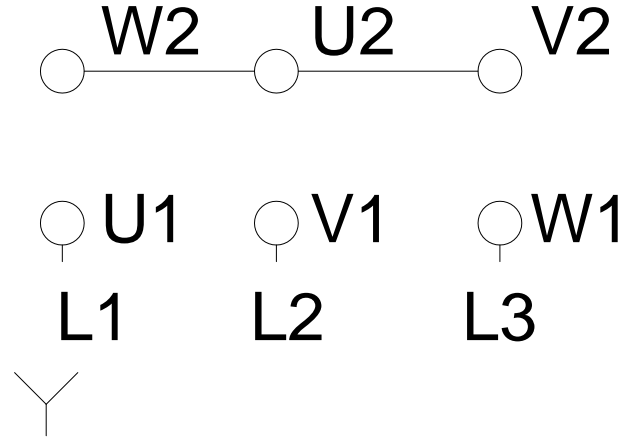

1 2 3 4 5 6 7 8

LOW VOLTAGE

HIGH VOLTAGE

A
B
C
D
E
F

Notes: Downloaded from http://dealerselectric.com Generated for Model #18536EP3Y315S/M-W22		
Performed by:		
Checked:		
Customer:		
Three-Phase: W22 IE2 IEC Tru-Metric - TEFC (IP55) Cast Iron Frame		
Three-phase induction motor Frame 315S/M - IP55	28-SEP-2016	