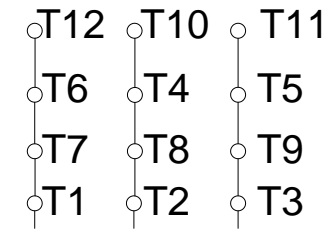

1 2 3 4 5 6 7 8

A

PART-WINDING

WYE-DELTA

START

RUN

START

RUN

B

C

L1 L2 L3

L1 L2 L3

L1 L2 L3

L1 L2 L3

D

E

F

Notes: Downloaded from <http://dealerselectric.com>
Generated for Model #15036XT3G445TS

Performed by:

Checked:

Customer:

Three-Phase : Explosion Proof - NEMA Premium

Three-phase induction motor
Frame 444/5TS - IP55