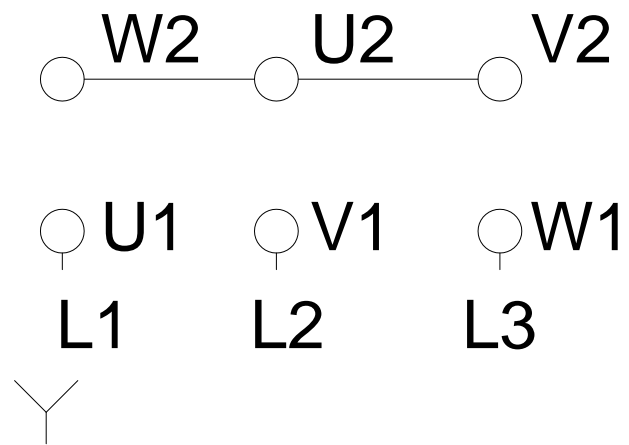

LOW VOLTAGE

HIGH VOLTAGE

Notes: Downloaded from http://dealerselectric.com Generated for Model #15036ET3Y315S/M-W22		
Performed by:		
Checked:		
Customer:		
Three-Phase: W22 IE3 IEC Tru-Metric - TEFC (IP55) Cast Iron Frame		
Three-phase induction motor Frame 315S/M - IP55	28-SEP-2016	