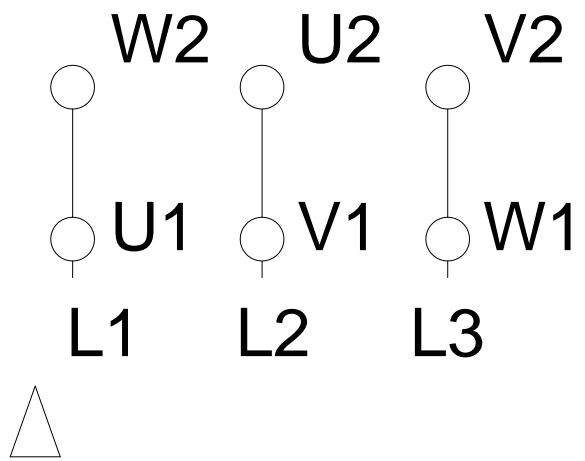

LOW VOLTAGE

HIGH VOLTAGE

Notes: Downloaded from http://dealerselectric.com Generated for Model #15036ET3Y315S/M-W22		
Performed by:		
Checked:		
Customer:		
Three-Phase: W22 IE3 IEC Tru-Metric - TEFC (IP55) Cast Iron Frame		
Three-phase induction motor Frame 315S/M - IP55	28-SEP-2016	