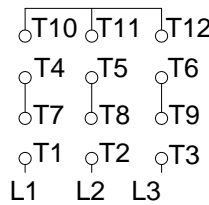

1 2 3 4 5 6 7 8

A
B
C
D
E
F

LOW VOLTAGE

HIGH VOLTAGE

CONNECTIONS FOR STARTING ONLY:

LOW VOLTAGE

HIGH VOLTAGE

Notes: Downloaded from <http://dealerselectric.com>
Generated for Model #15036ET3E445TS-W22

Performed by:

Checked:

Customer:

W22 NEMA Premium - Ball Bearings

Three-phase induction motor
Frame 444/5TS - IP55

28-SEP-2016