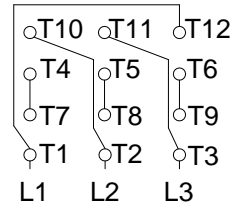

1 2 3 4 5 6 7 8

A
B
C
D
E
F

LOW VOLTAGE

HIGH VOLTAGE

CONNECTIONS FOR STARTING ONLY:

LOW VOLTAGE

HIGH VOLTAGE

Notes: Downloaded from <http://dealerselectric.com>
Generated for Model #15036ET3E445TS-W22

Performed by:

Checked:

Customer:

W22 NEMA Premium - Ball Bearings

Three-phase induction motor
Frame 444/5TS - IP55

28-SEP-2016