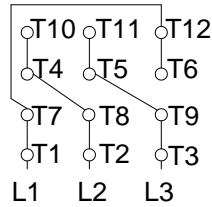

1 2 3 4 5 6 7 8

A
B
C
D
E
F

LOW VOLTAGE

HIGH VOLTAGE

CONNECTIONS FOR STARTING ONLY:

LOW VOLTAGE

HIGH VOLTAGE

Notes: Downloaded from <http://dealerselectric.com>
Generated for Model #15036ET3E445TS-W22

Performed by:

Checked:

Customer:

W22 NEMA Premium - Ball Bearings

Three-phase induction motor
Frame 444/5TS - IP55

28-SEP-2016