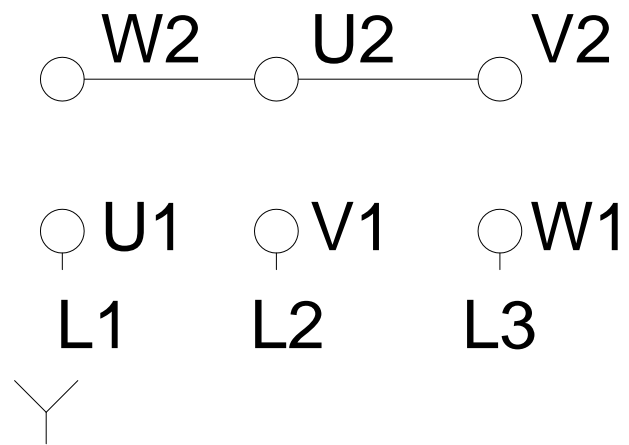

LOW VOLTAGE

HIGH VOLTAGE

Notes: Downloaded from <http://dealerselectric.com>
Generated for Model #15018ET3Y315S/M-W22

Performed by:

Checked:

Customer:

Three-Phase: W22 IE3 IEC Tru-Metric - TEFC (IP55) Cast Iron Frame

Three-phase induction motor
Frame 315S/M - IP55

28-SEP-2016