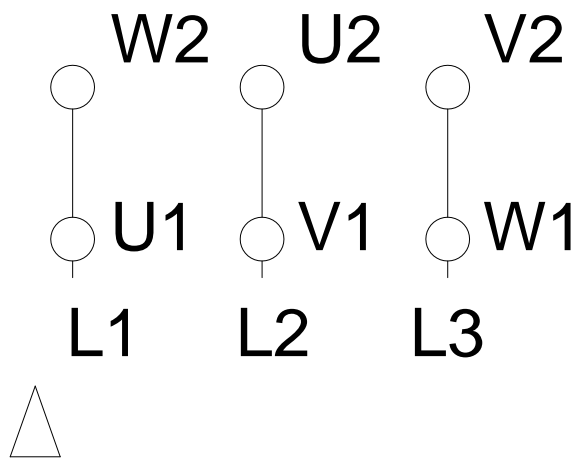

LOW VOLTAGE

HIGH VOLTAGE

Notes: Downloaded from <http://dealerselectric.com>
Generated for Model #15018ET3Y315S/M-W22

Performed by:

Checked:

Customer:

Three-Phase: W22 IE3 IEC Tru-Metric - TEFC (IP55) Cast Iron Frame

Three-phase induction motor
Frame 315S/M - IP55

28-SEP-2016