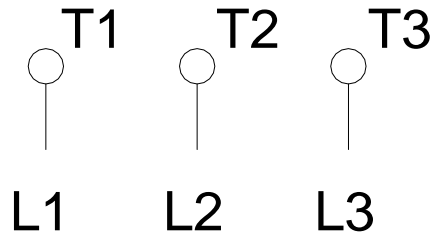

1 2 3 4 5 6 7 8

A

B

C

D

E

F

Notes: Downloaded from <http://dealerselectric.com>  
Generated for Model #15012ST3HIE447T-W22

Performed by:

Checked:

Customer:

Three-Phase: W22 IEEE-841™ Petrochem Motors - NEMA Premium® Efficiency

Three-phase induction motor  
Frame 445/7T - IP55

28-SEP-2016