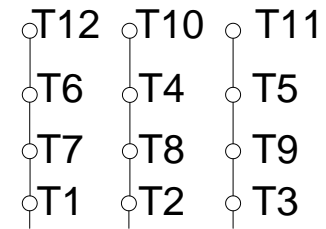

1 2 3 4 5 6 7 8

A

PART-WINDING

WYE-DELTA

START

RUN

START

RUN

B

C

L1 L2 L3

L1 L2 L3

L1 L2 L3

L1 L2 L3

D

E

F

Notes: Downloaded from <http://dealerselectric.com>
Generated for Model #15012OT3G445T

Performed by:

Checked:

Customer:

ODP – Open Induction Motors – NEMA Premium Efficiency

Three-phase induction motor
Frame 444/5T - IP23