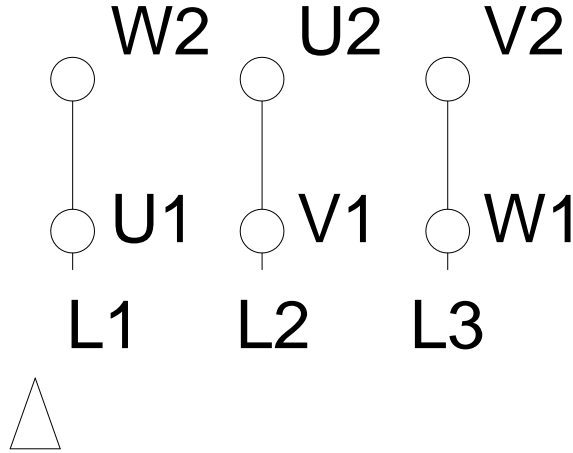

# HIGH VOLTAGE

A  
B  
C  
D  
E  
F

Notes: Downloaded from <http://dealerselectric.com>  
 Generated for Model #13236ET3Y315S/M-W22

Performed by:

Checked:

Customer:

Three-Phase: W22 IE3 IEC Tru-Metric - TEFC (IP55) Cast Iron Frame