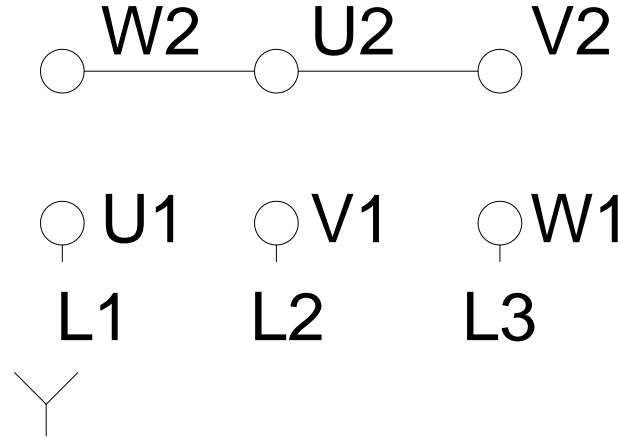

# HIGH VOLTAGE

A  
B  
C  
D  
E  
F

Notes: Downloaded from <http://dealerselectric.com>  
 Generated for Model #13236ET3Y315S/M-W22

Performed by:

Checked:

Customer:

Three-Phase: W22 IE3 IEC Tru-Metric - TEFC (IP55) Cast Iron Frame