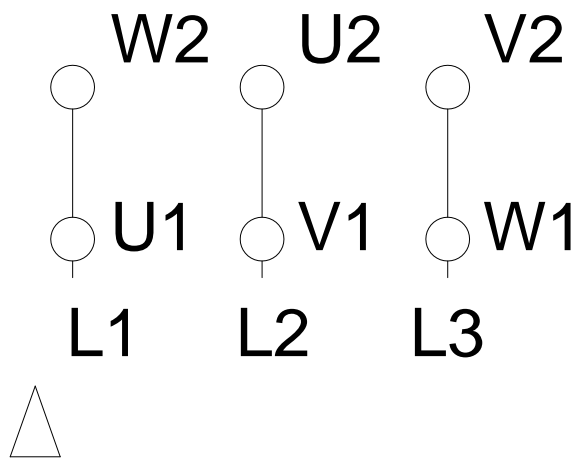

LOW VOLTAGE

HIGH VOLTAGE

Notes: Downloaded from http://dealerselectric.com Generated for Model #13218ET3Y315S/M-W22		
Performed by:		
Checked:		
Customer:		
Three-Phase: W22 IE3 IEC Tru-Metric - TEFC (IP55) Cast Iron Frame		
Three-phase induction motor Frame 315S/M - IP55	28-SEP-2016	