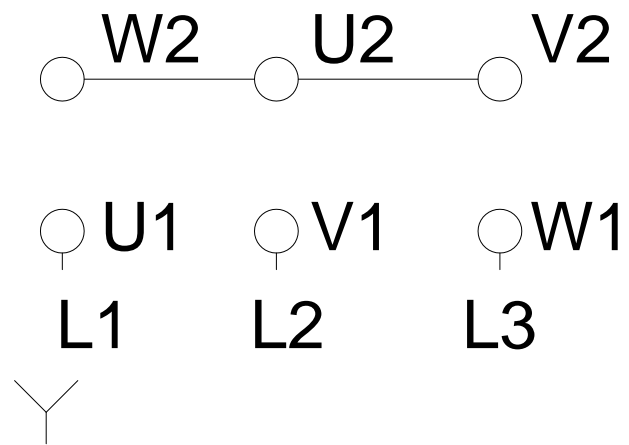

LOW VOLTAGE

HIGH VOLTAGE

Notes: Downloaded from http://dealerselectric.com Generated for Model #13218ET3Y315S/M-W22		
Performed by:		
Checked:		
Customer:		
Three-Phase: W22 IE3 IEC Tru-Metric - TEFC (IP55) Cast Iron Frame		
Three-phase induction motor Frame 315S/M - IP55	28-SEP-2016	