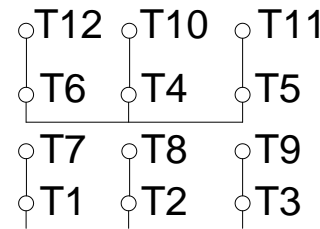

1 2 3 4 5 6 7 8

A

PART-WINDING

WYE-DELTA

START

RUN

START

RUN

B

C

L1 L2 L3

L1 L2 L3

L1 L2 L3

L1 L2 L3

D

E

F

Notes: Downloaded from http://dealerselectric.com Generated for Model #12536XT3G444TS		
Performed by:		
Checked:		
Customer:		
Three-Phase : Explosion Proof - NEMA Premium		
Three-phase induction motor Frame 444/5TS - IP55	28-SEP-2016	