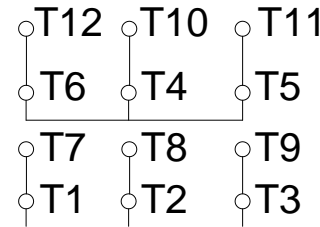

1 2 3 4 5 6 7 8

A

PART-WINDING

WYE-DELTA

START

RUN

START

RUN

B

C

L1 L2 L3

L1 L2 L3

L1 L2 L3

L1 L2 L3

D

E

F

Notes: Downloaded from <http://dealerselectric.com>
 Generated for Model #12536OT3G404TS

Performed by:

Checked:

Customer:

ODP – Open Induction Motors – NEMA Premium Efficiency

Three-phase induction motor
 Frame 404TS - IP23