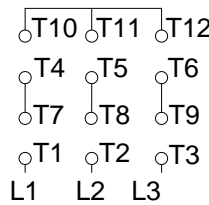

1 2 3 4 5 6 7 8

A
B
C
D
E
F

LOW VOLTAGE

HIGH VOLTAGE

CONNECTIONS FOR STARTING ONLY:

LOW VOLTAGE

HIGH VOLTAGE

Notes: Downloaded from <http://dealerselectric.com>
Generated for Model #12536ET3E444TS-W22

Performed by:

Checked:

Customer:

W22 NEMA Premium - Ball Bearings

Three-phase induction motor
Frame 444/5TS - IP55

28-SEP-2016