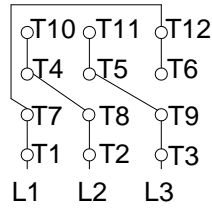

1 2 3 4 5 6 7 8

A
B
C
D
E
F

LOW VOLTAGE

HIGH VOLTAGE

CONNECTIONS FOR STARTING ONLY:

LOW VOLTAGE

HIGH VOLTAGE

Notes: Downloaded from <http://dealerselectric.com>
Generated for Model #12536ET3E444TS-W22

Performed by:

Checked:

Customer:

W22 NEMA Premium - Ball Bearings

Three-phase induction motor
Frame 444/5TS - IP55

28-SEP-2016