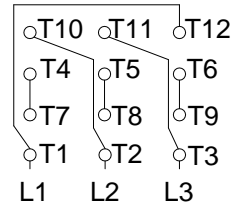

1 2 3 4 5 6 7 8

A
B
C
D
E
F

LOW VOLTAGE

HIGH VOLTAGE

CONNECTIONS FOR STARTING ONLY:

LOW VOLTAGE

HIGH VOLTAGE

Notes: Downloaded from <http://dealerselectric.com>
Generated for Model #12536ET3E444TS-W22

Performed by:

Checked:

Customer:

W22 NEMA Premium - Ball Bearings

Three-phase induction motor
Frame 444/5TS - IP55

28-SEP-2016