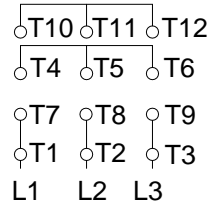

1 2 3 4 5 6 7 8

A
B
C
D
E
F

LOW VOLTAGE

HIGH VOLTAGE

CONNECTIONS FOR STARTING ONLY:

LOW VOLTAGE

HIGH VOLTAGE

Notes: Downloaded from <http://dealerselectric.com>
Generated for Model #12536ET3E444TS-W22

Performed by:

Checked:

Customer:

W22 NEMA Premium - Ball Bearings

Three-phase induction motor
Frame 444/5TS - IP55

28-SEP-2016