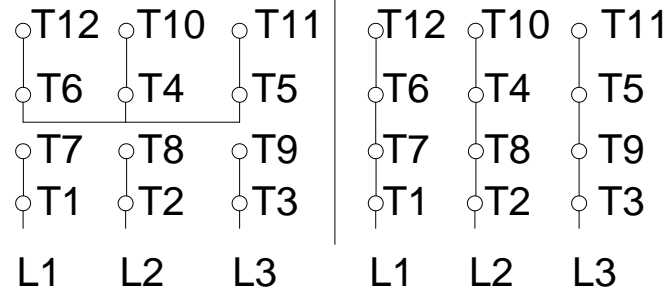

1 2 3 4 5 6 7 8

A

PART-WINDING

WYE-DELTA

START

RUN

START

RUN

B

C

D

E

F

Notes: Downloaded from http://dealerselectric.com Generated for Model #12518XT3G444T		
Performed by:		
Checked:		
Customer:		
Three-Phase : Explosion Proof - NEMA Premium		
Three-phase induction motor Frame 444/5T - IP55	28-SEP-2016	