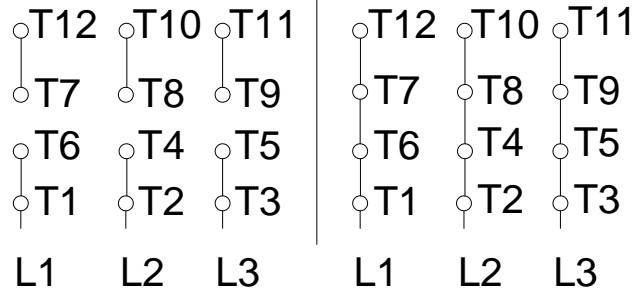

1 2 3 4 5 6 7 8

A

PART-WINDING

WYE-DELTA

START

RUN

START

RUN

B

C

D

E

F

Notes: Downloaded from http://dealerselectric.com Generated for Model #12518XT3G444T		
Performed by:		
Checked:		
Customer:		
Three-Phase : Explosion Proof - NEMA Premium		
Three-phase induction motor Frame 444/5T - IP55	28-SEP-2016	