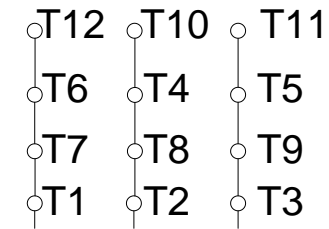

1 2 3 4 5 6 7 8

A

PART-WINDING

WYE-DELTA

START

RUN

START

RUN

B

C

L1 L2 L3

L1 L2 L3

L1 L2 L3

L1 L2 L3

D

E

F

Notes: Downloaded from <http://dealerselectric.com>
Generated for Model #12512XT3G445T

Performed by:

Checked:

Customer:

Three-Phase : Explosion Proof - NEMA Premium

Three-phase induction motor
Frame 444/5T - IP55