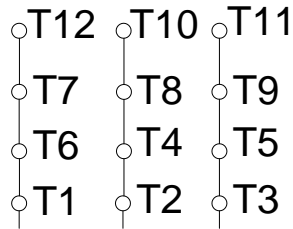

1 2 3 4 5 6 7 8

A

PART-WINDING

WYE-DELTA

START

RUN

START

RUN

B

C

L1 L2 L3

L1 L2 L3

L1 L2 L3

L1 L2 L3

D

E

F

Notes: Downloaded from <http://dealerselectric.com>
Generated for Model #12512XT3G445T

Performed by:

Checked:

Customer:

Three-Phase : Explosion Proof - NEMA Premium

Three-phase induction motor
Frame 444/5T - IP55