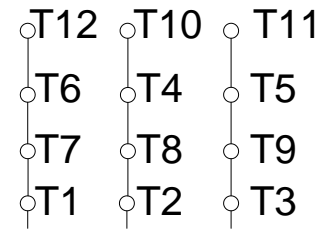

1 2 3 4 5 6 7 8

A

PART-WINDING

WYE-DELTA

START

RUN

START

RUN

B

C

L1 L2 L3

L1 L2 L3

L1 L2 L3

L1 L2 L3

D

E

F

Notes: Downloaded from <http://dealerselectric.com>
 Generated for Model #12512OT3G445T

Performed by:

Checked:

Customer:

ODP – Open Induction Motors – NEMA Premium Efficiency

Three-phase induction motor
 Frame 444/5T - IP23