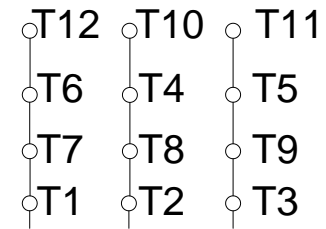

1 2 3 4 5 6 7 8

A

PART-WINDING

WYE-DELTA

START

RUN

START

RUN

B

C

L1 L2 L3

L1 L2 L3

L1 L2 L3

L1 L2 L3

D

E

F

Notes: Downloaded from http://dealerselectric.com Generated for Model #12509XP3G504		
Performed by:		
Checked:		
Customer:		
Three-Phase : Explosion Proof - High Efficiency		
Three-phase induction motor Frame 504T - IP54	28-SEP-2016	