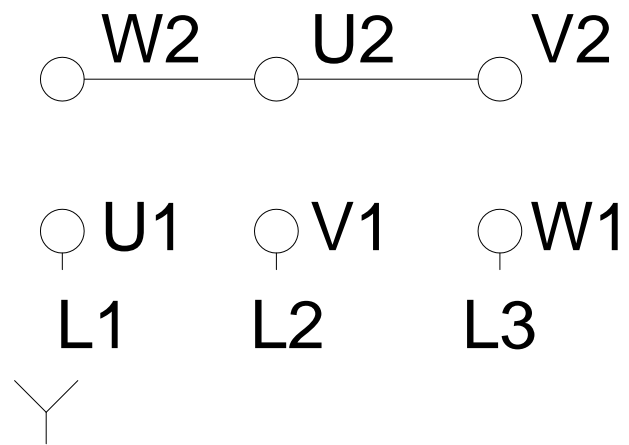

LOW VOLTAGE

HIGH VOLTAGE

Notes: Downloaded from <http://dealerselectric.com>
Generated for Model #11036ET3Y315S/M-W22

Performed by:

Checked:

Customer:

Three-Phase: W22 IE3 IEC Tru-Metric - TEFC (IP55) Cast Iron Frame

Three-phase induction motor
Frame 315S/M - IP55

28-SEP-2016