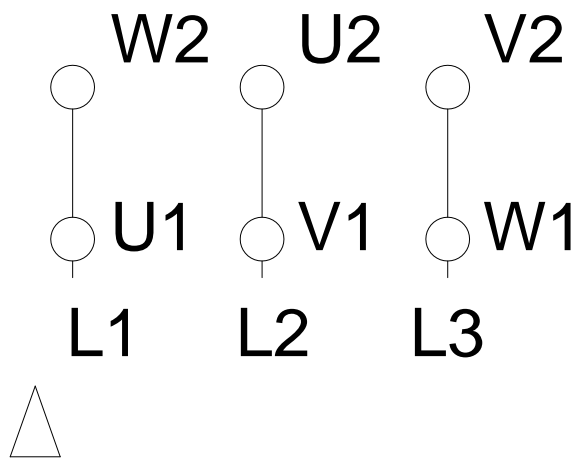

LOW VOLTAGE

HIGH VOLTAGE

Notes: Downloaded from <http://dealerselectric.com>
Generated for Model #11036ET3Y315S/M-W22

Performed by:

Checked:

Customer:

Three-Phase: W22 IE3 IEC Tru-Metric - TEFC (IP55) Cast Iron Frame

Three-phase induction motor
Frame 315S/M - IP55

28-SEP-2016