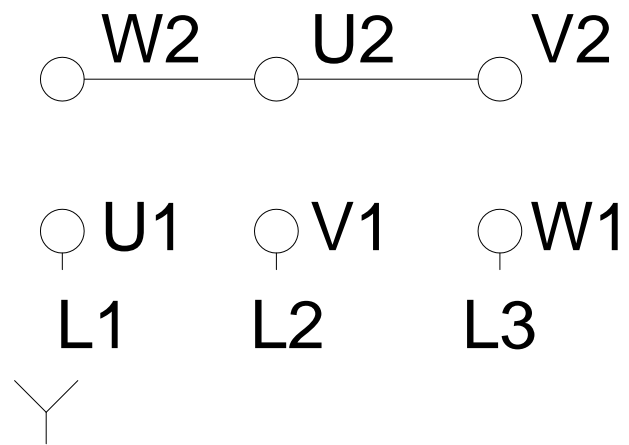

LOW VOLTAGE

HIGH VOLTAGE

Notes: Downloaded from <http://dealerselectric.com>
Generated for Model #11018ET3Y280S/M-W22

Performed by:

Checked:

Customer:

Three-Phase: W22 IE3 IEC Tru-Metric - TEFC (IP55) Cast Iron Frame

Three-phase induction motor
Frame 280S/M - IP55

28-SEP-2016