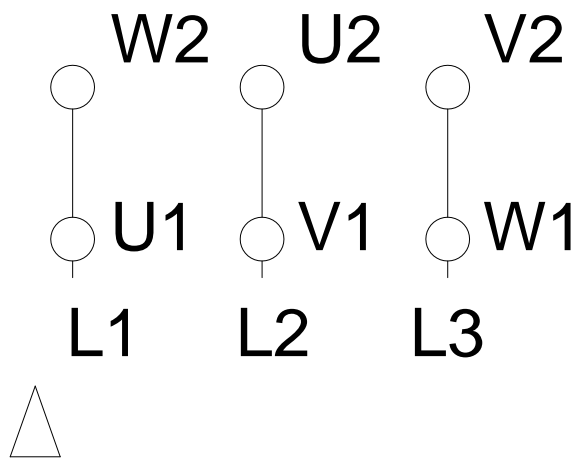

LOW VOLTAGE

HIGH VOLTAGE

Notes: Downloaded from <http://dealerselectric.com>
Generated for Model #11018ET3Y280S/M-W22

Performed by:

Checked:

Customer:

Three-Phase: W22 IE3 IEC Tru-Metric - TEFC (IP55) Cast Iron Frame

Three-phase induction motor
Frame 280S/M - IP55

28-SEP-2016