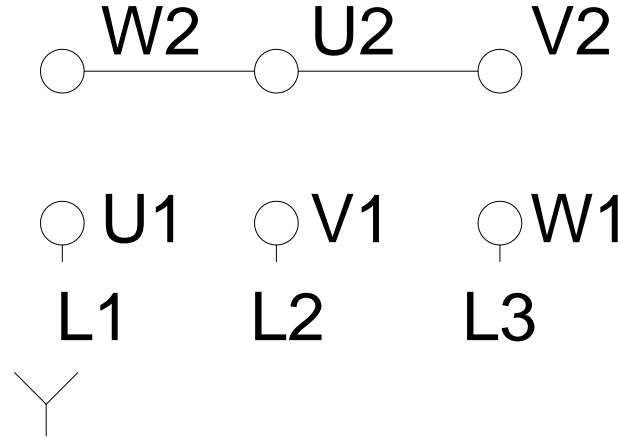

1 2 3 4 5 6 7 8

LOW VOLTAGE

HIGH VOLTAGE

A
B
C
D
E
F

Notes: Downloaded from http://dealerselectric.com Generated for Model #11009EP3Y315L-W22		
Performed by:		
Checked:		
Customer:		
Three-Phase: W22 IE2 IEC Tru-Metric - TEFC (IP55) Cast Iron Frame		
Three-phase induction motor Frame 315L - IP55	28-SEP-2016	