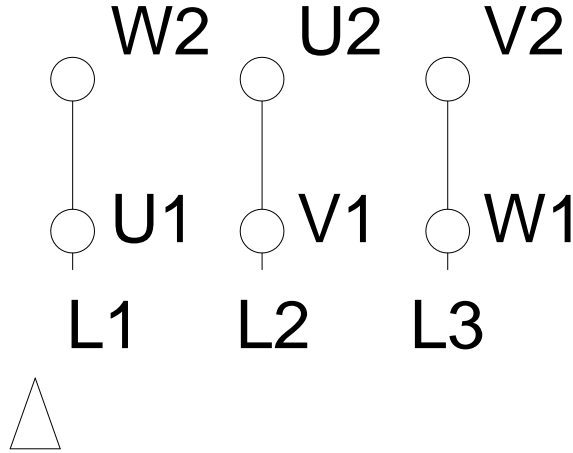

1 2 3 4 5 6 7 8

LOW VOLTAGE

HIGH VOLTAGE

A
B
C
D
E
F

Notes: Downloaded from http://dealerselectric.com Generated for Model #11009EP3Y315L-W22		
Performed by:		
Checked:		
Customer:		
Three-Phase: W22 IE2 IEC Tru-Metric - TEFC (IP55) Cast Iron Frame		
Three-phase induction motor Frame 315L - IP55	28-SEP-2016	