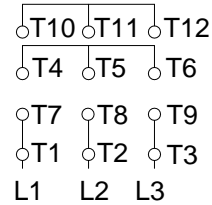

1 2 3 4 5 6 7 8

A
B
C
D
E
F

LOW VOLTAGE

HIGH VOLTAGE

CONNECTIONS FOR STARTING ONLY:

LOW VOLTAGE

HIGH VOLTAGE

Notes: Downloaded from <http://dealerselectric.com>
Generated for Model #10036OT3E365JM

Performed by:

Checked:

Customer:

Close Coupled Pump : Three-Phase - "JM" Type - ODP - NEMA Premium

Three-phase induction motor
Frame 364/5JM - IP23

28-SEP-2016