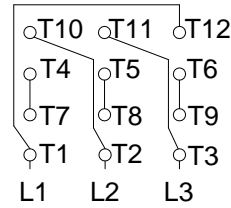

1 2 3 4 5 6 7 8

A
B
C
D
E
F

LOW VOLTAGE

HIGH VOLTAGE

CONNECTIONS FOR STARTING ONLY:

LOW VOLTAGE

HIGH VOLTAGE

Notes: Downloaded from <http://dealerselectric.com>
Generated for Model #10036OT3E365JM

Performed by:

Checked:

Customer:

Close Coupled Pump : Three-Phase - "JM" Type - ODP - NEMA Premium

Three-phase induction motor
Frame 364/5JM - IP23

28-SEP-2016