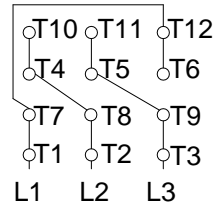

1 2 3 4 5 6 7 8

A
B
C
D
E
F

LOW VOLTAGE

HIGH VOLTAGE

CONNECTIONS FOR STARTING ONLY:

LOW VOLTAGE

HIGH VOLTAGE

Notes: Downloaded from <http://dealerselectric.com>
Generated for Model #10036OT3E365JM

Performed by:

Checked:

Customer:

Close Coupled Pump : Three-Phase - "JM" Type - ODP - NEMA Premium

Three-phase induction motor
Frame 364/5JM - IP23

28-SEP-2016